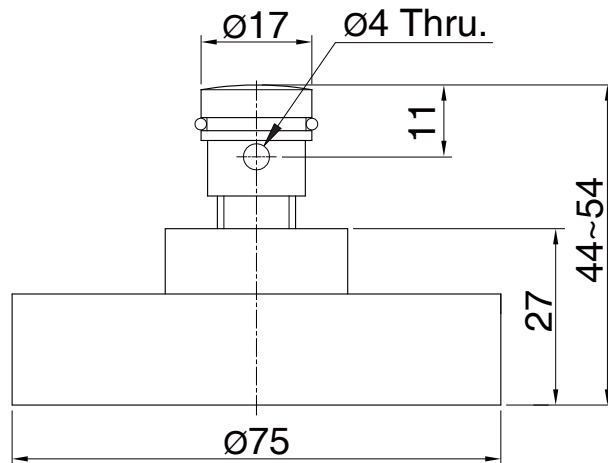

ACCESSORY

LEVEL FOOT

Height Adjustable Foot
LFOS112 (Stainless steel & Rubber)